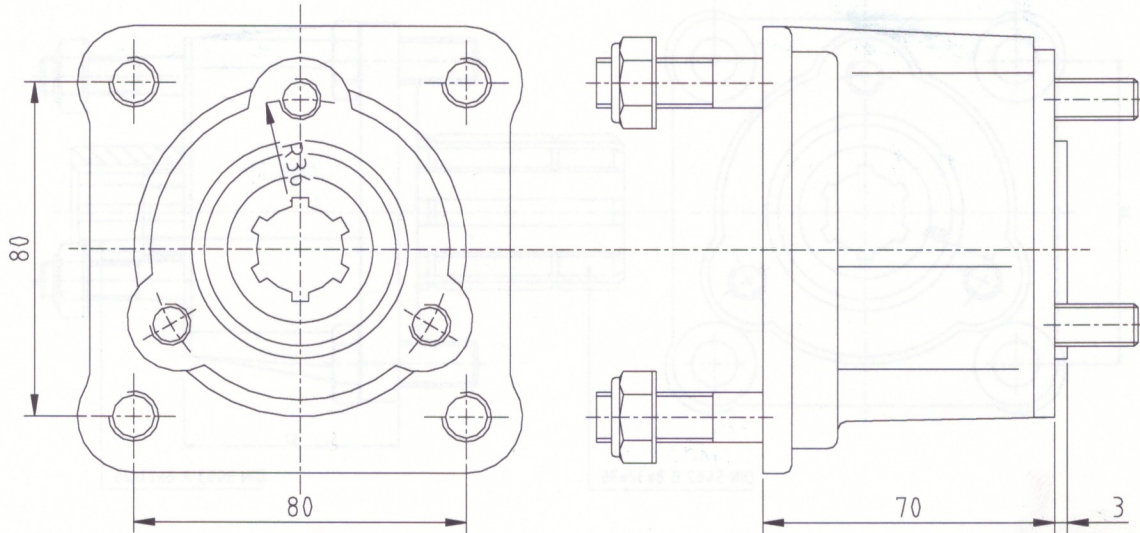

Adapter UNI (3 Bolts) to SE (4 Bolts)

Ref. ADA3F4F

Main Dimensions

(Dimensions in mm)

CTI ADA3F4F 0901 - 2

ABER is constantly engaged in improving its products and, therefore, reserves itself the right to modify without any further notice the characteristics shown